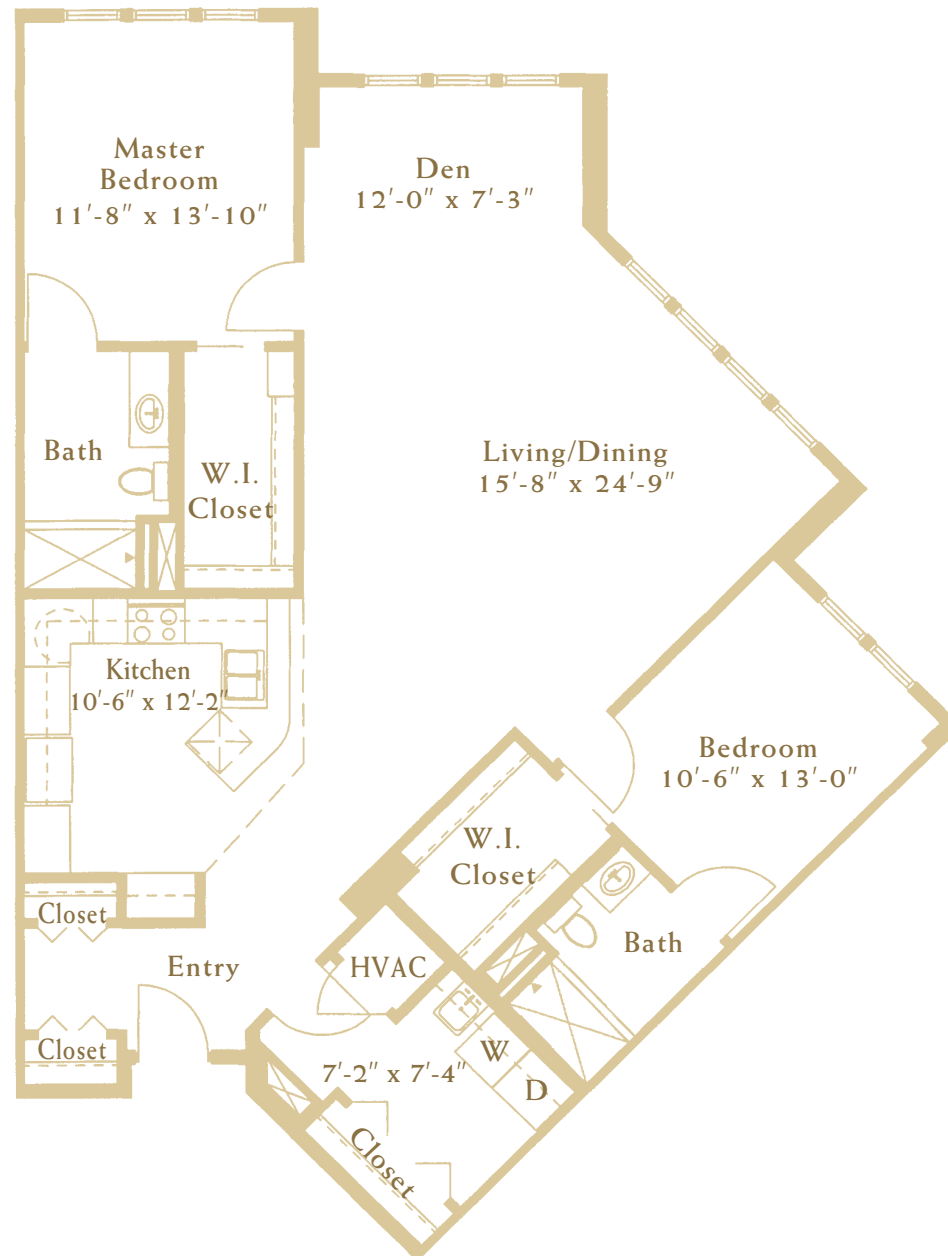

The Ibis CS

TWO BEDROOM
1,541 SQ. FT.