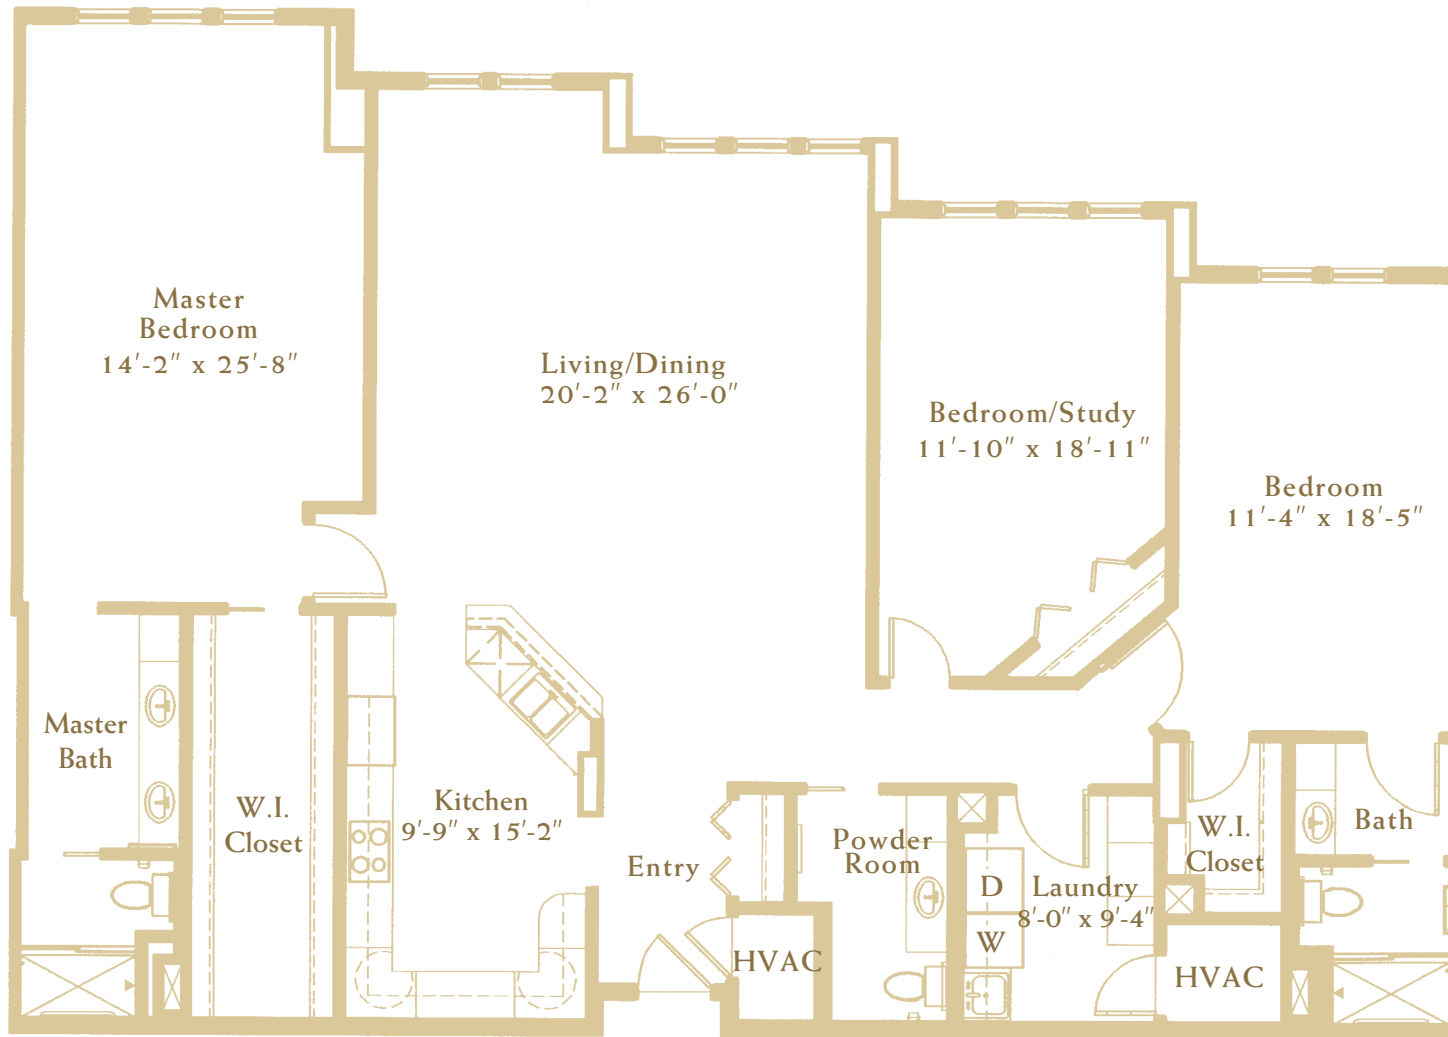

The Eagle E

THREE BEDROOM
2,240 SQ. FT.