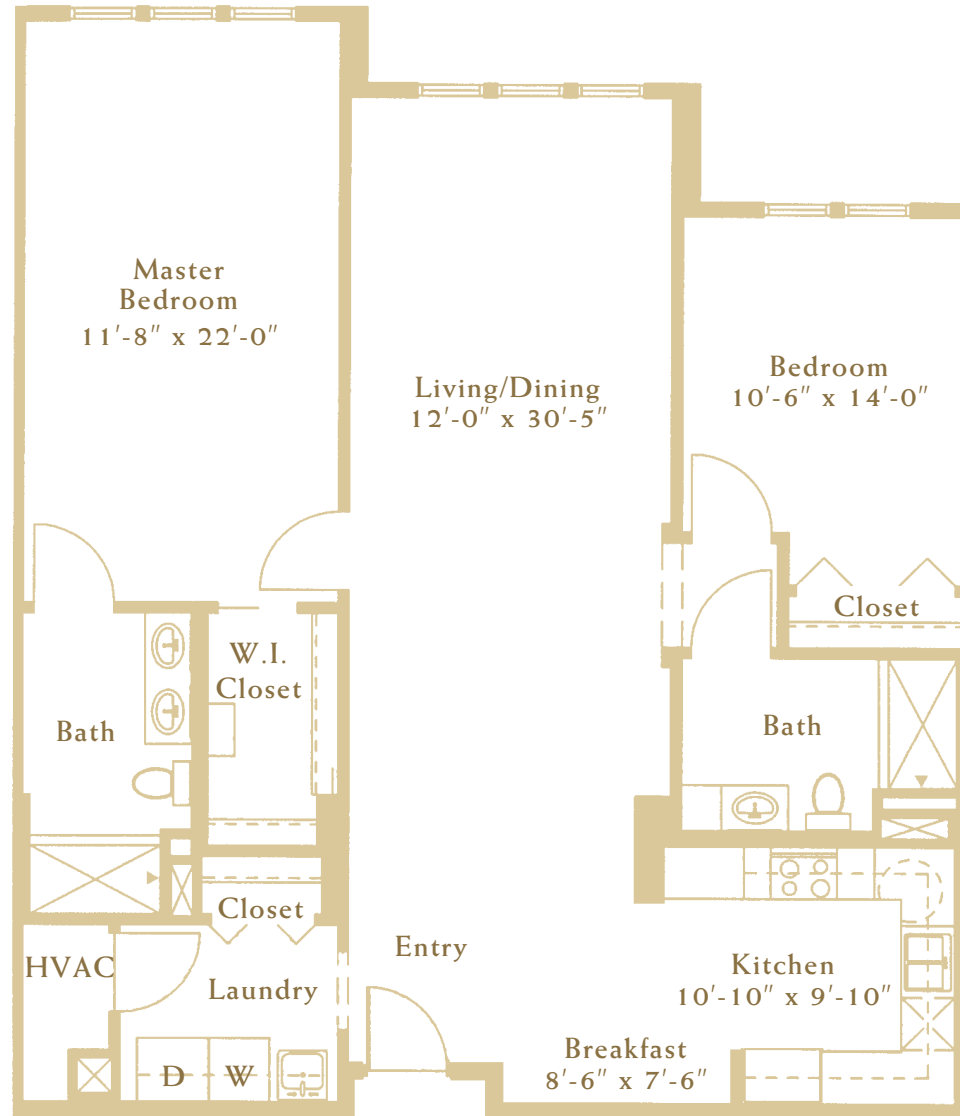

The Cardinal C

TWO BEDROOM
1,407 SQ. FT.