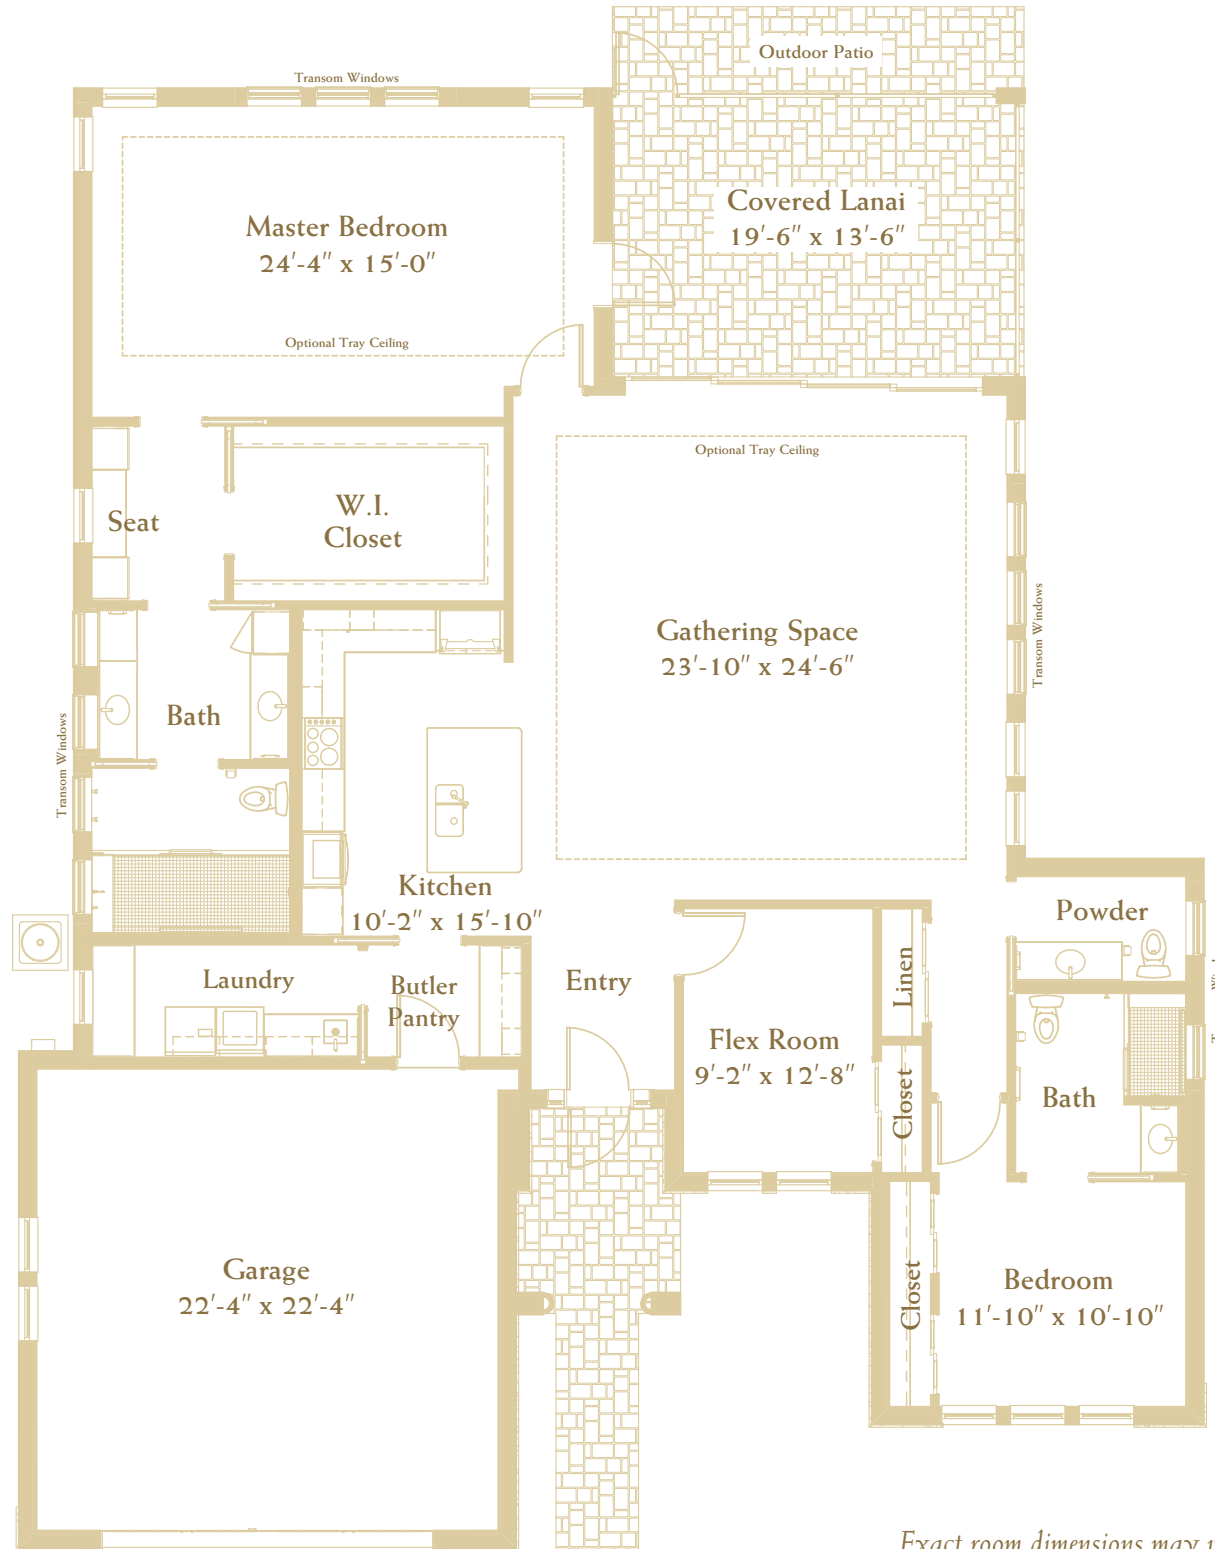

CLUB HOMES—THE SWAN

TWO BEDROOM
2,338 SQ. FT.

Exact room dimensions may vary by a few inches due to location.