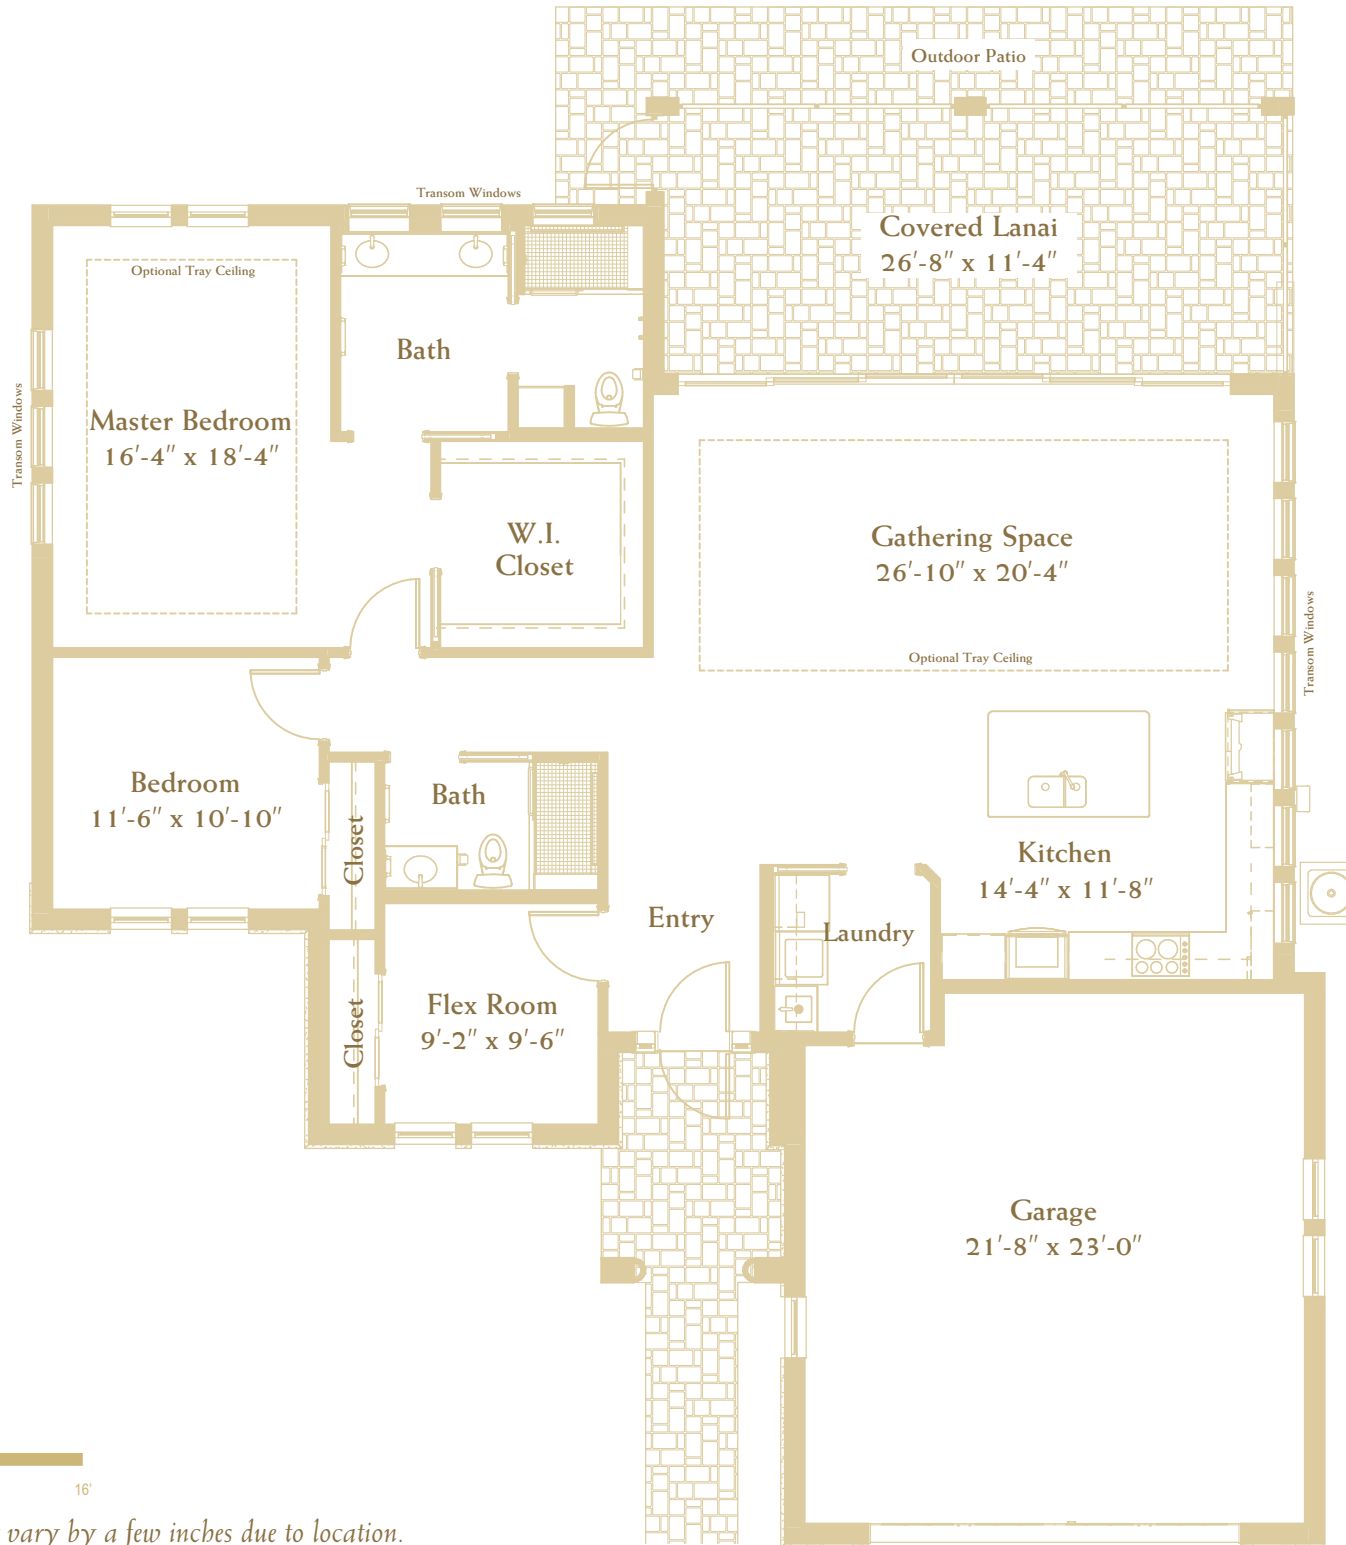

CLUB HOMES—THE STARLING

TWO BEDROOM
1,752 SQ. FT.

Exact room dimensions may vary by a few inches due to location.

CLUB HOMES—THE STARLING (Reversed)

TWO BEDROOM
1,752 SQ. FT.

Exact room dimensions may vary by a few inches due to location.