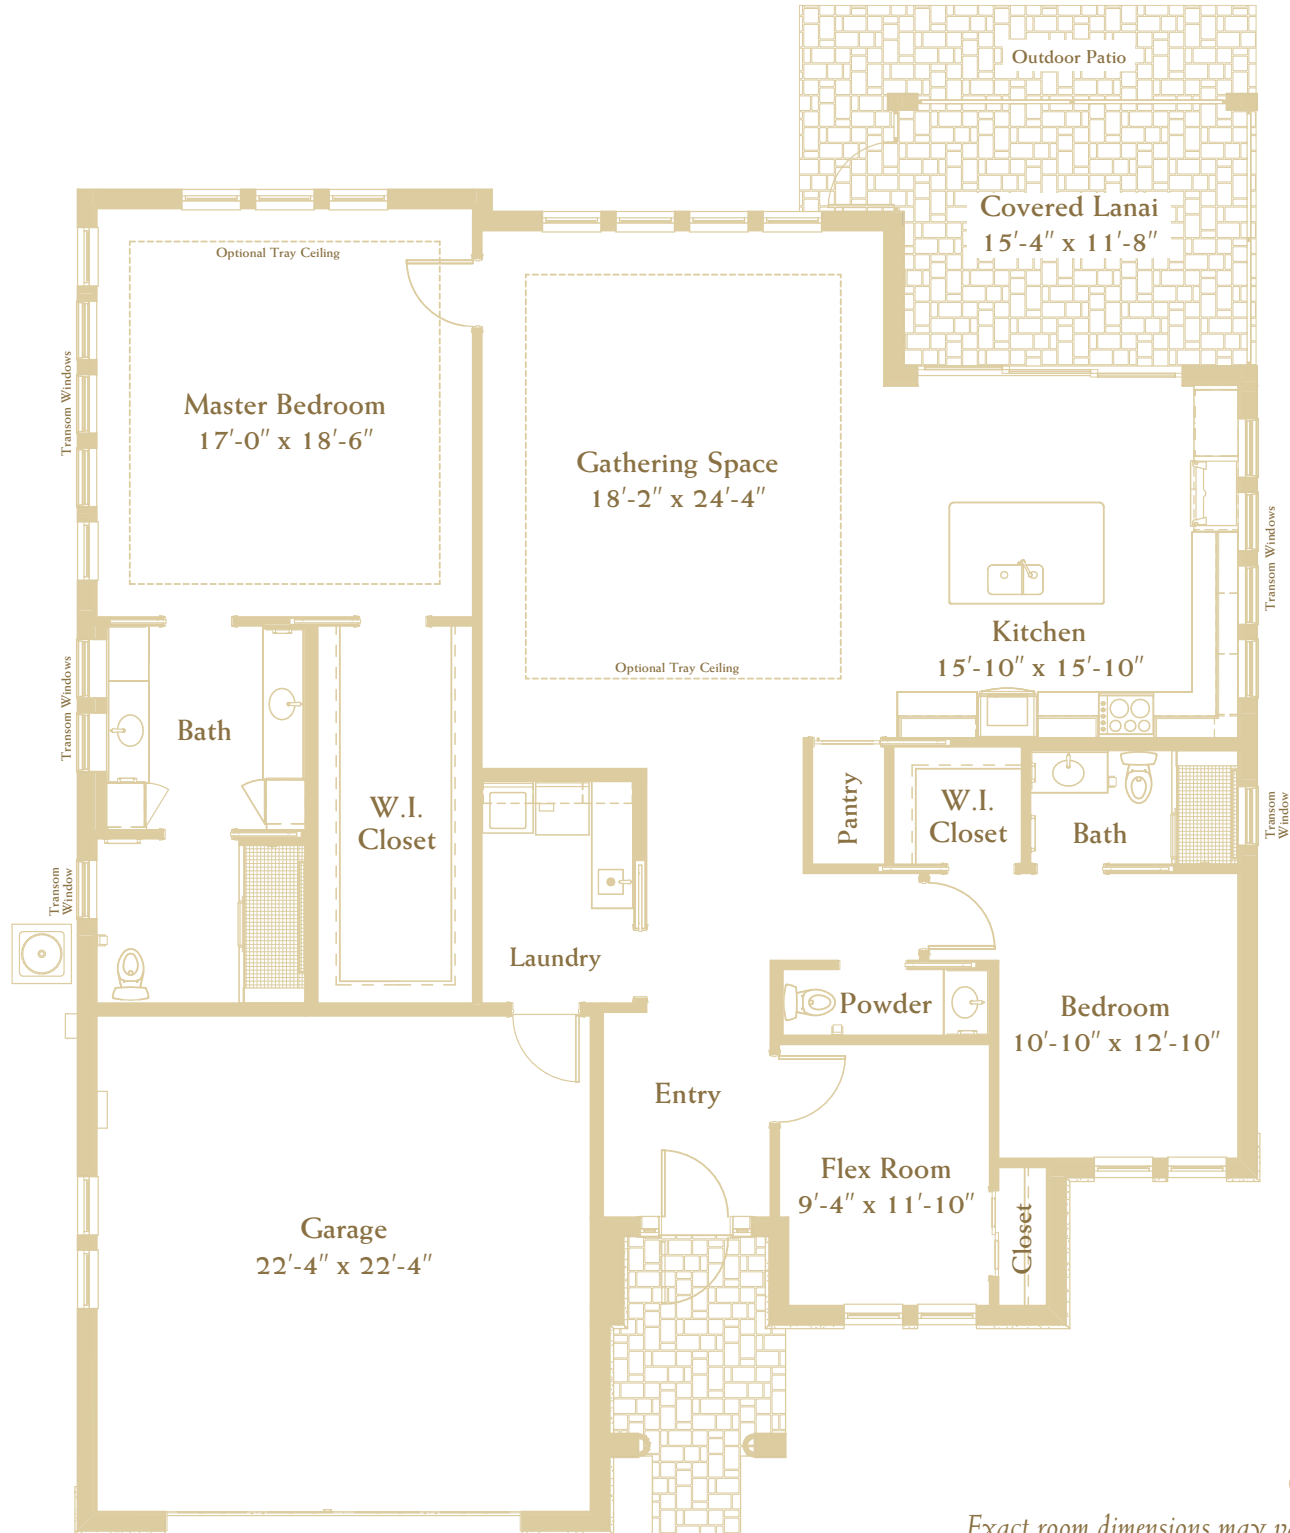

CLUB HOMES—THE DOVE

TWO BEDROOM
2,175 SQ. FT.

Exact room dimensions may vary by a few inches due to location.

CLUB HOMES—THE DOVE (Reversed)

TWO BEDROOM
2,175 SQ. FT.

Exact room dimensions may vary by a few inches due to location.