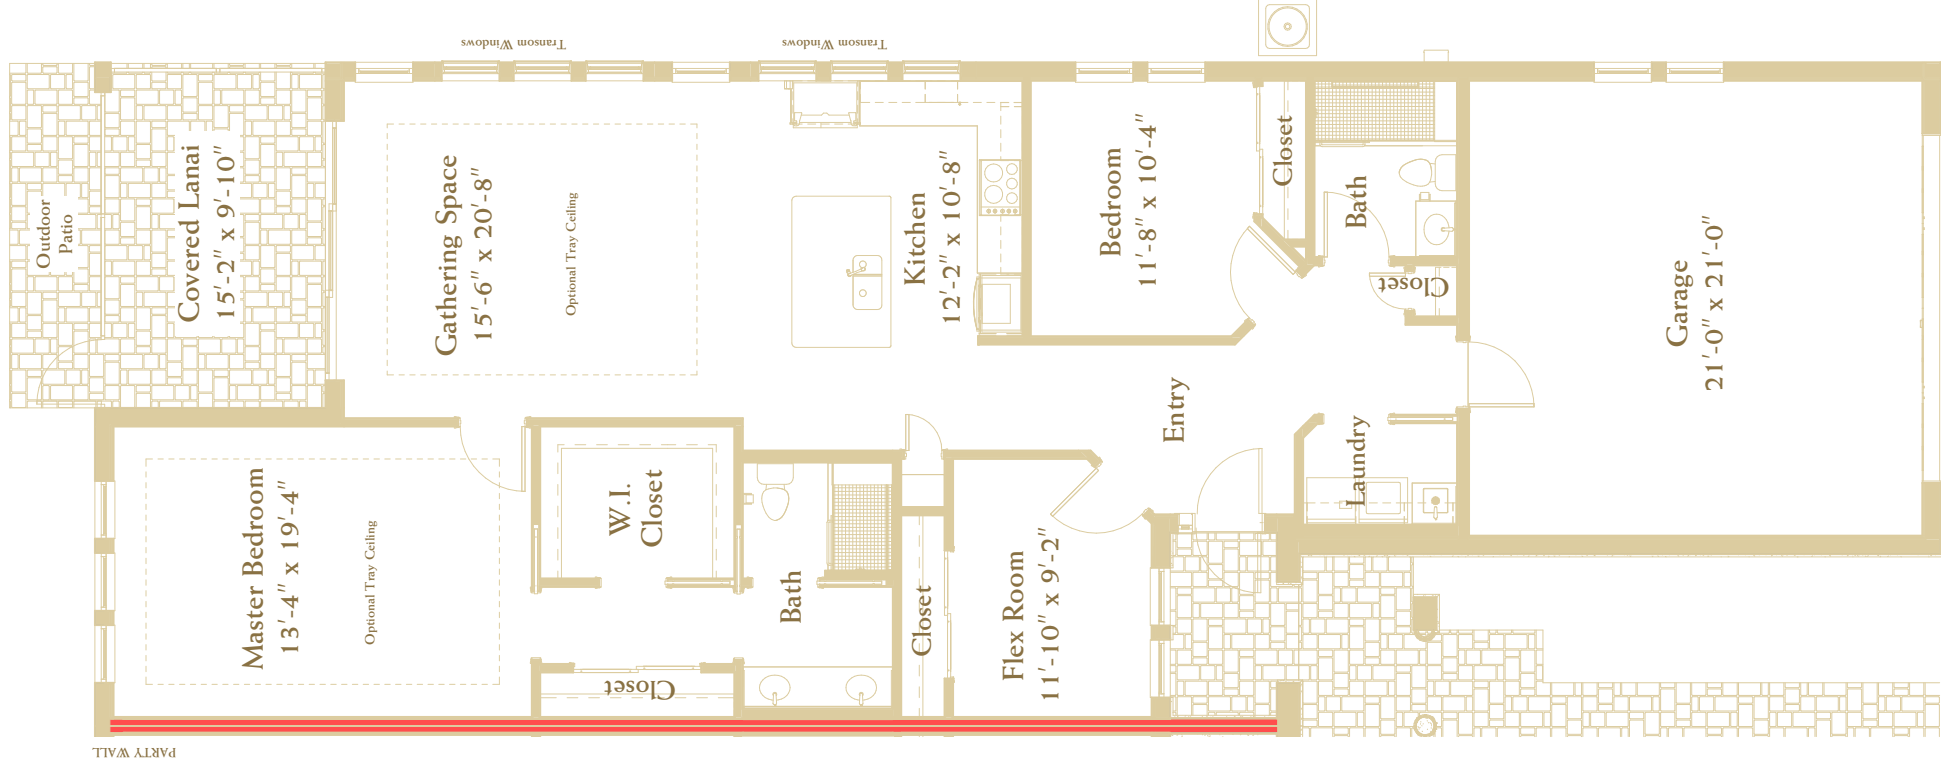

VILLAS-THE PLOVER

Copyright © 2019
 The Clearidge on Palmer Ranch®
 All rights reserved.

PARTY WALL

TWO BEDROOM
 1,657 Sq. Ft.

Exact room dimensions may vary by a few inches due to location.

VILLAS-THE PLOVER (Reversed)

PARTY WALL

TWO BEDROOM
1,657 SQ. FT.

Exact room dimensions may vary by a few inches due to location.