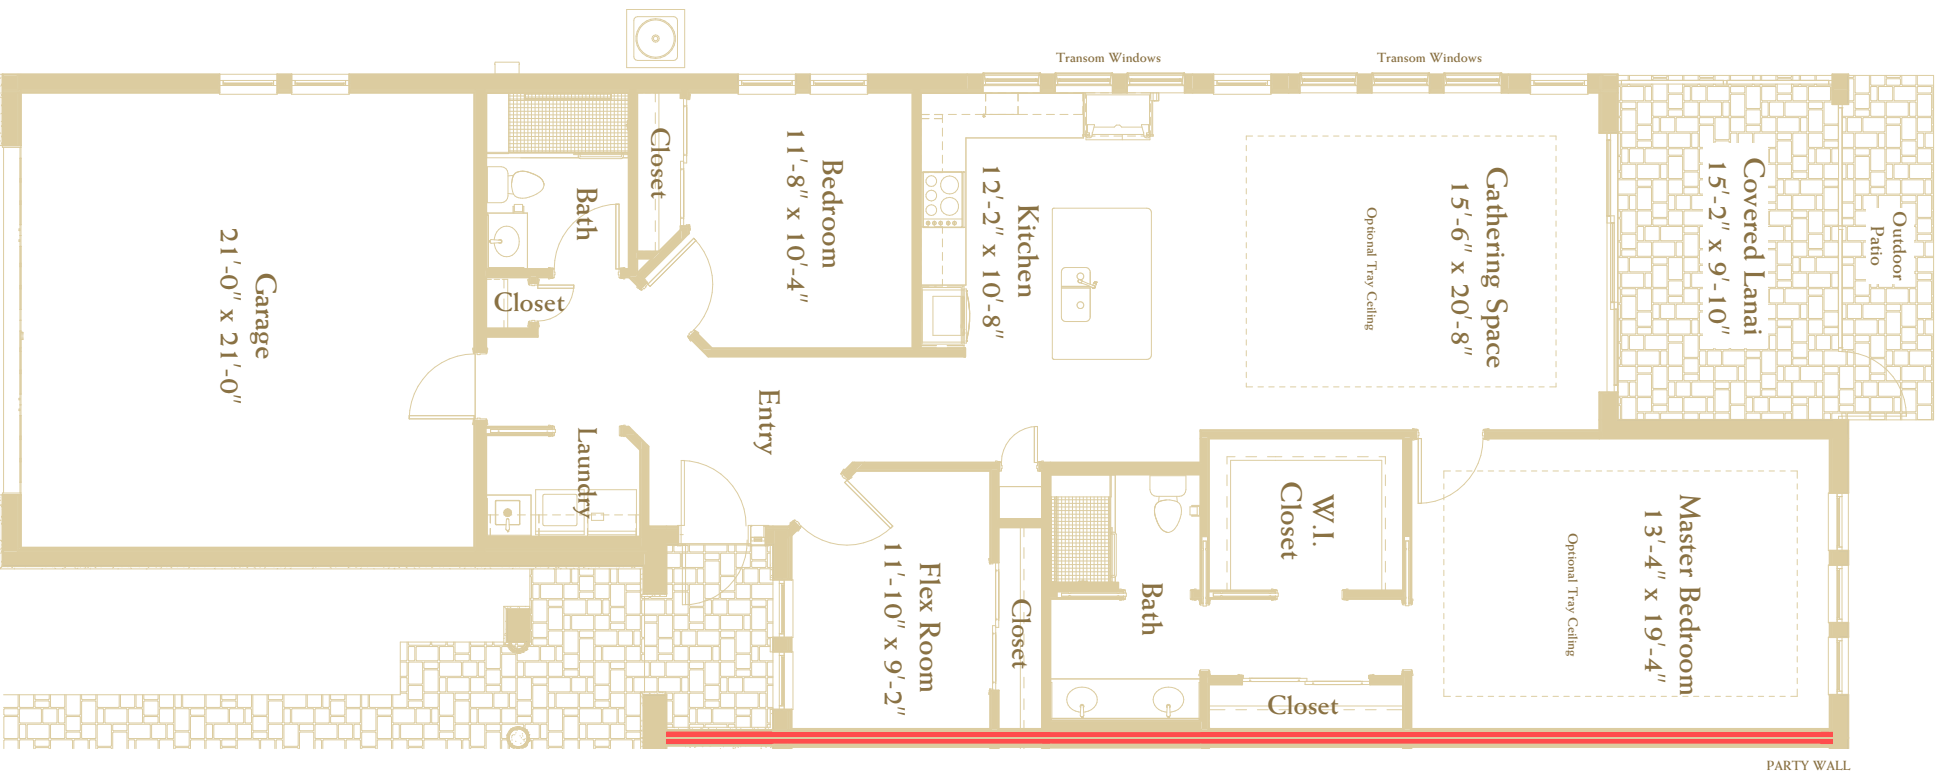

VILLAS-THE PLOVER

Copyright © 2019
 The Clearidge on Palmer Ranch®
 All rights reserved.

PARTY WALL

TWO BEDROOM
 1,657 Sq. Ft.

Exact room dimensions may vary by a few inches due to location.

VILLAS-THE PLOVER (Reversed)

PARTY WALL

TWO BEDROOM
1,657 SQ. FT.

Exact room dimensions may vary by a few inches due to location.