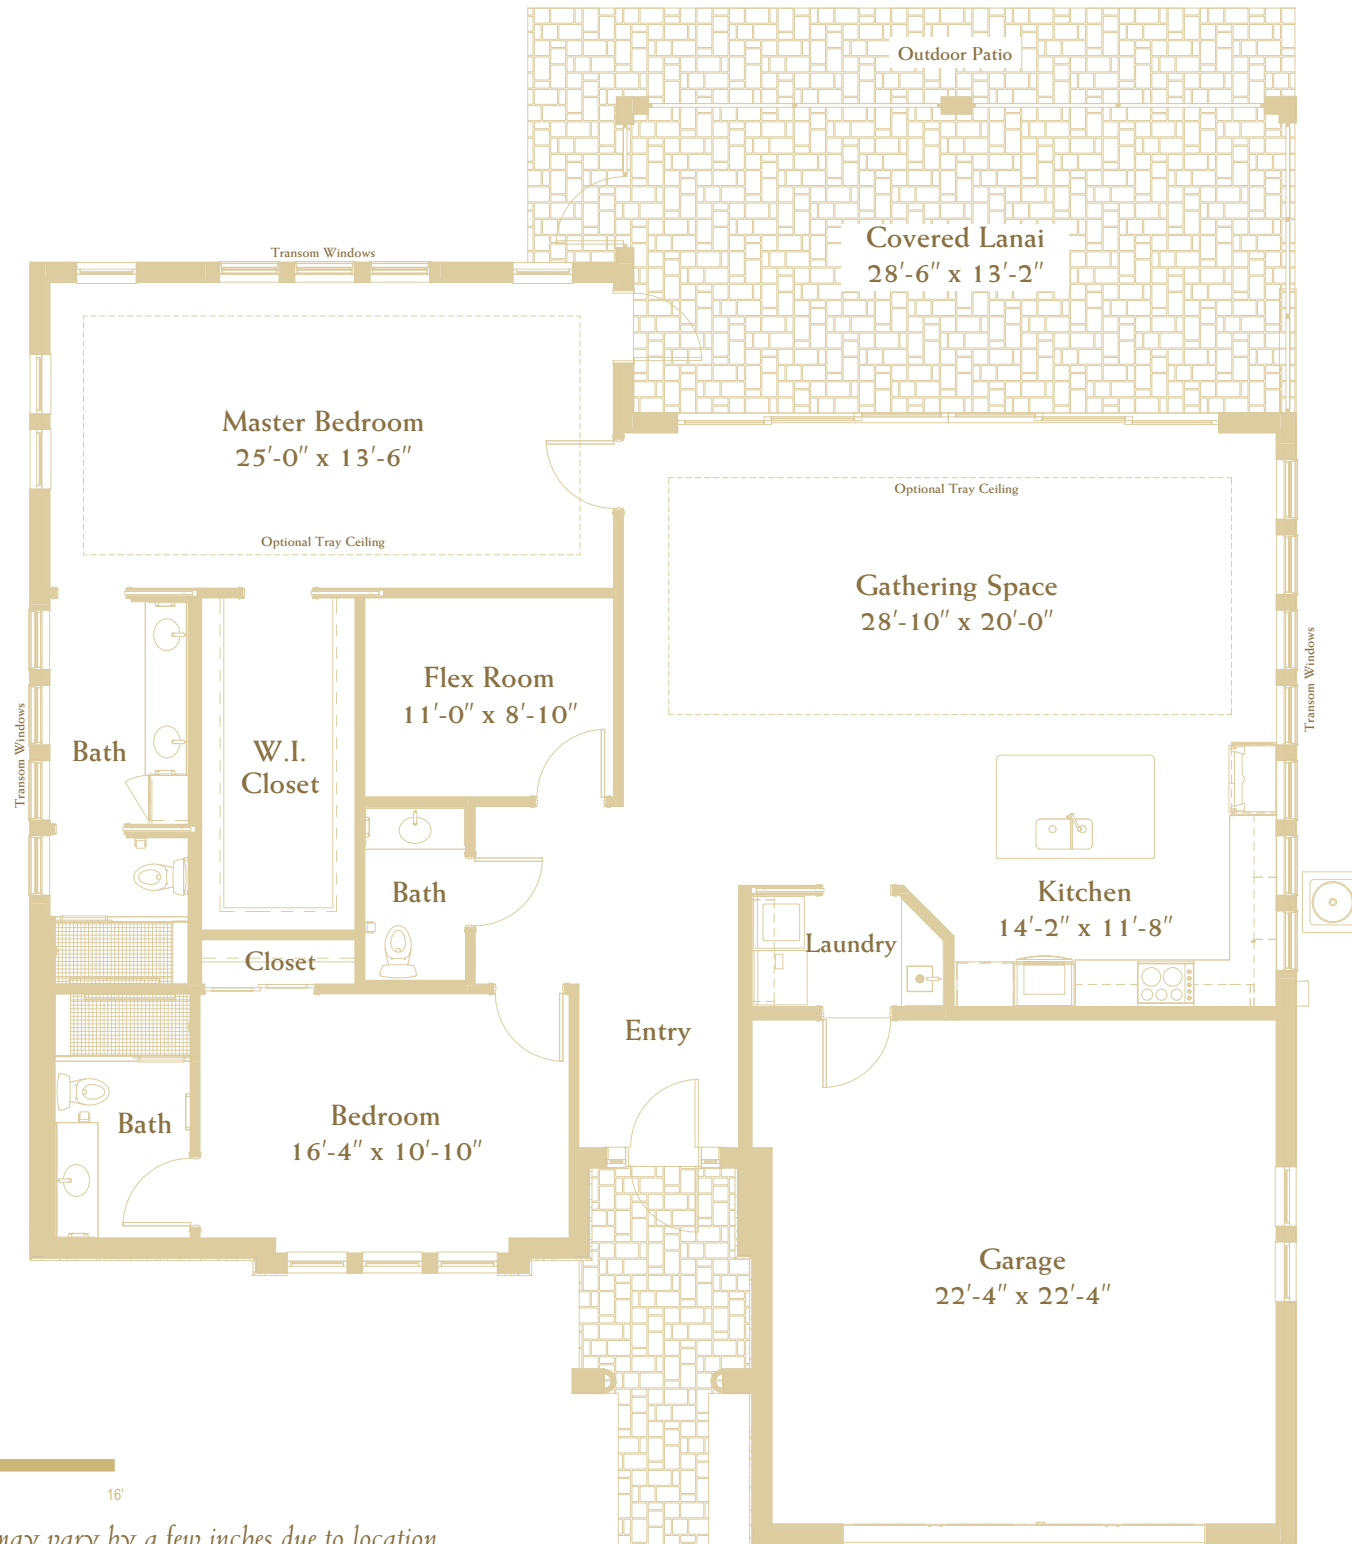

CLUB HOMES—THE WILLET

TWO BEDROOM
1,993 SQ. FT.

Exact room dimensions may vary by a few inches due to location.

CLUB HOMES—THE WILLET (Reversed)

TWO BEDROOM
1,993 SQ. FT.

Exact room dimensions may vary by a few inches due to location.