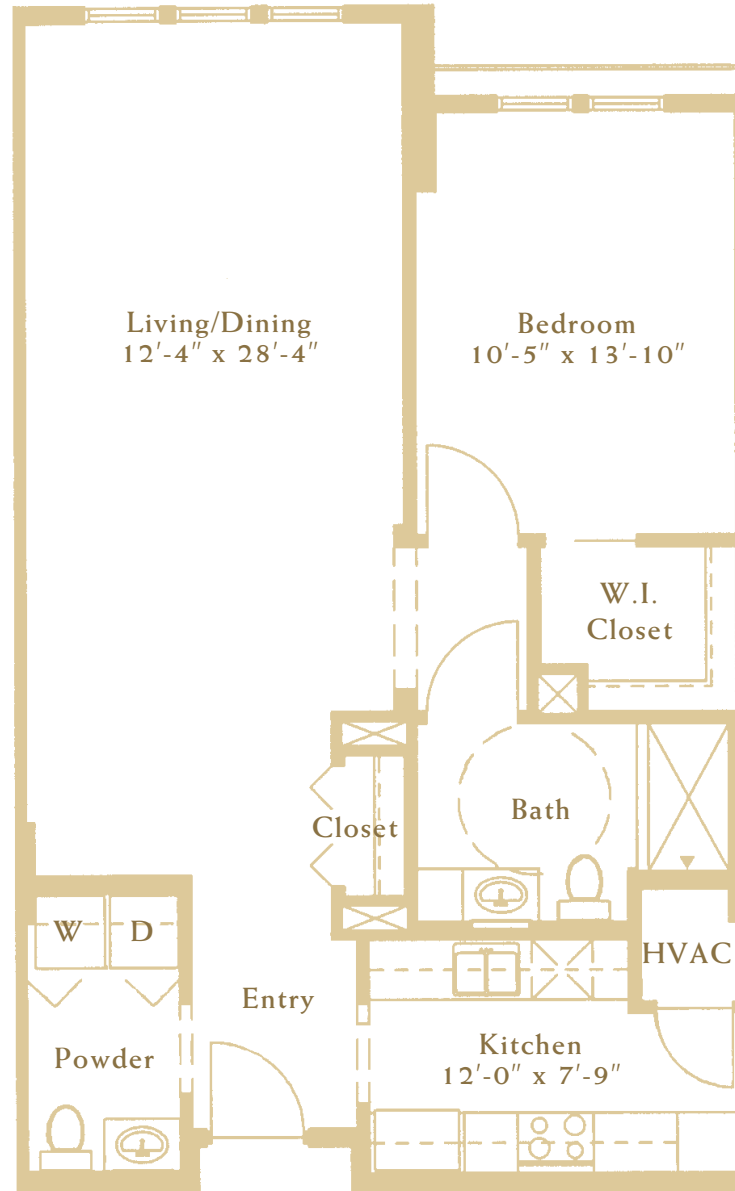

The Sandpiper A

ONE BEDROOM
910 SQ. FT.