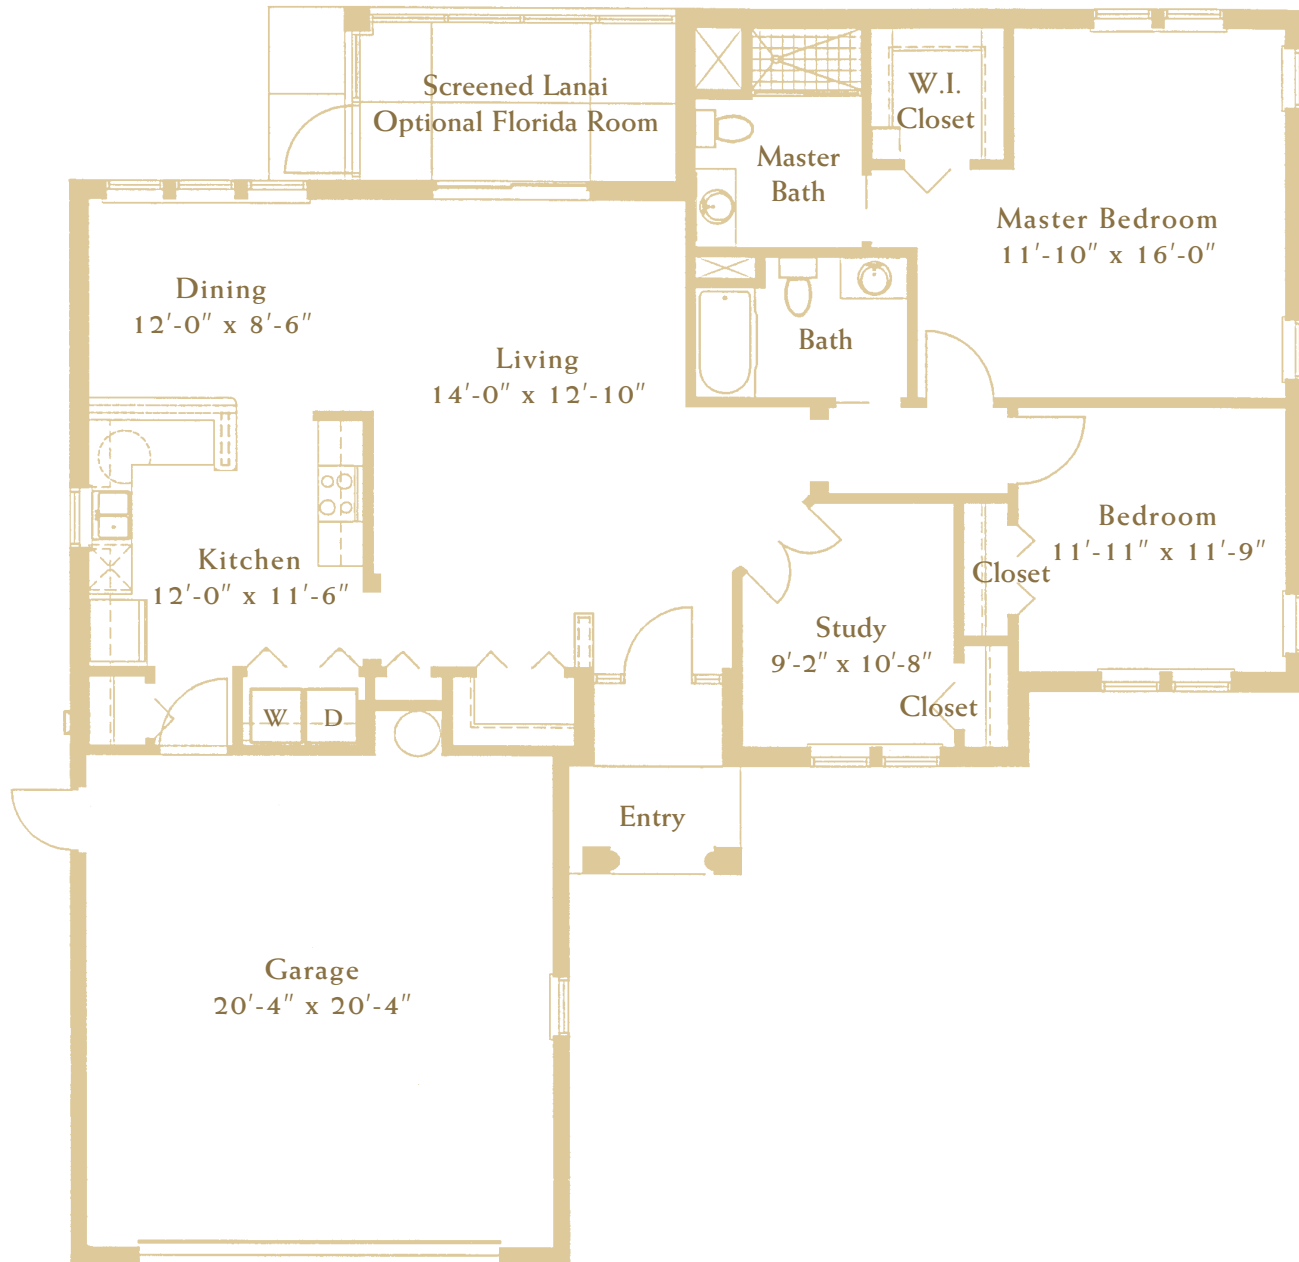

The Flamingo

TWO BEDROOM
1,565 SQ. FT.