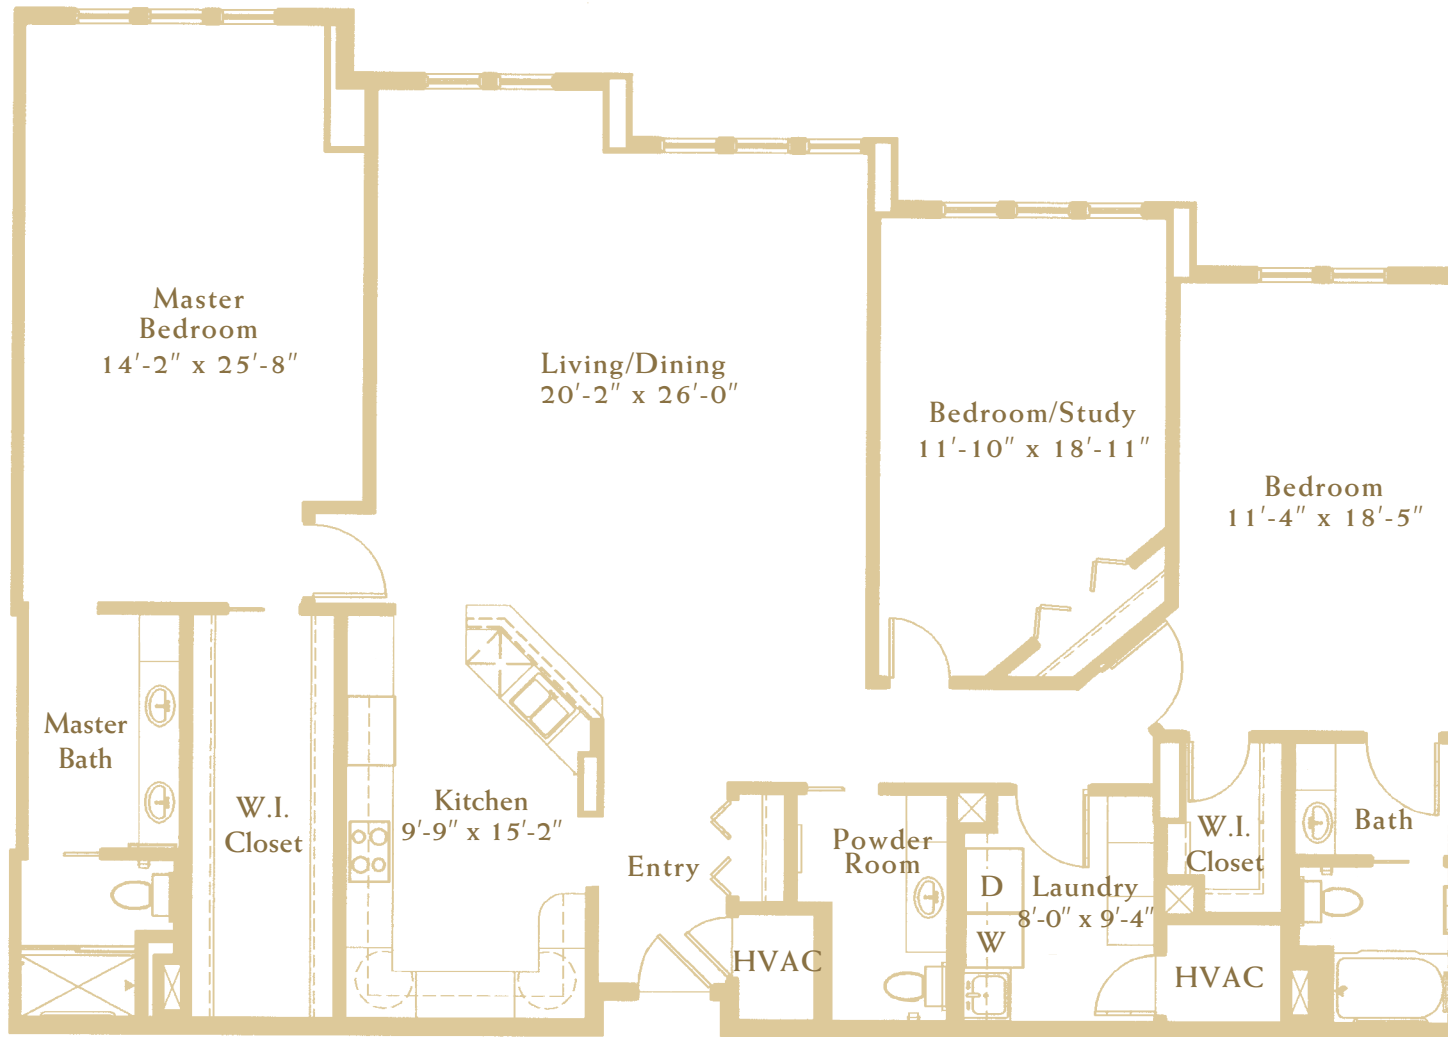

The Eagle E

THREE BEDROOM
2,240 SQ. FT.