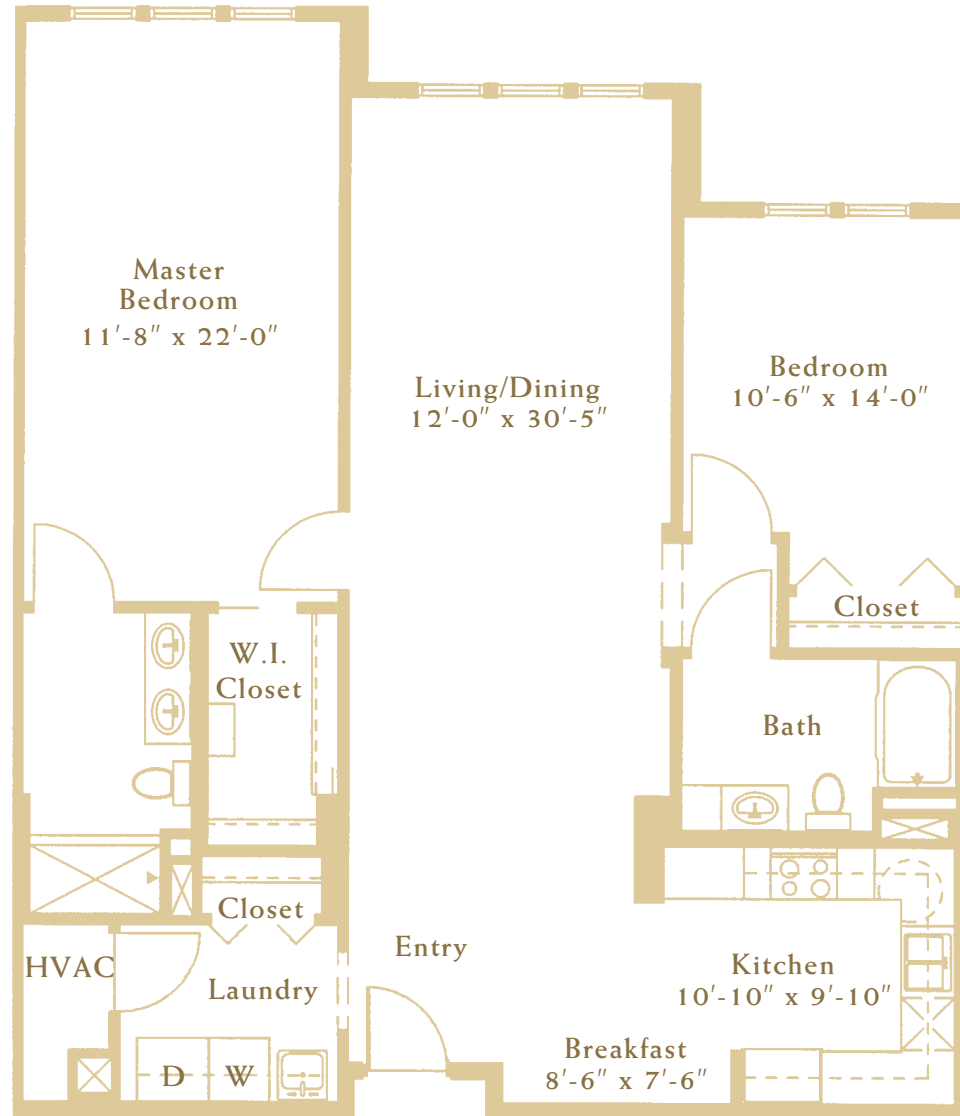

The Cardinal C

TWO BEDROOM
1,407 SQ. FT.