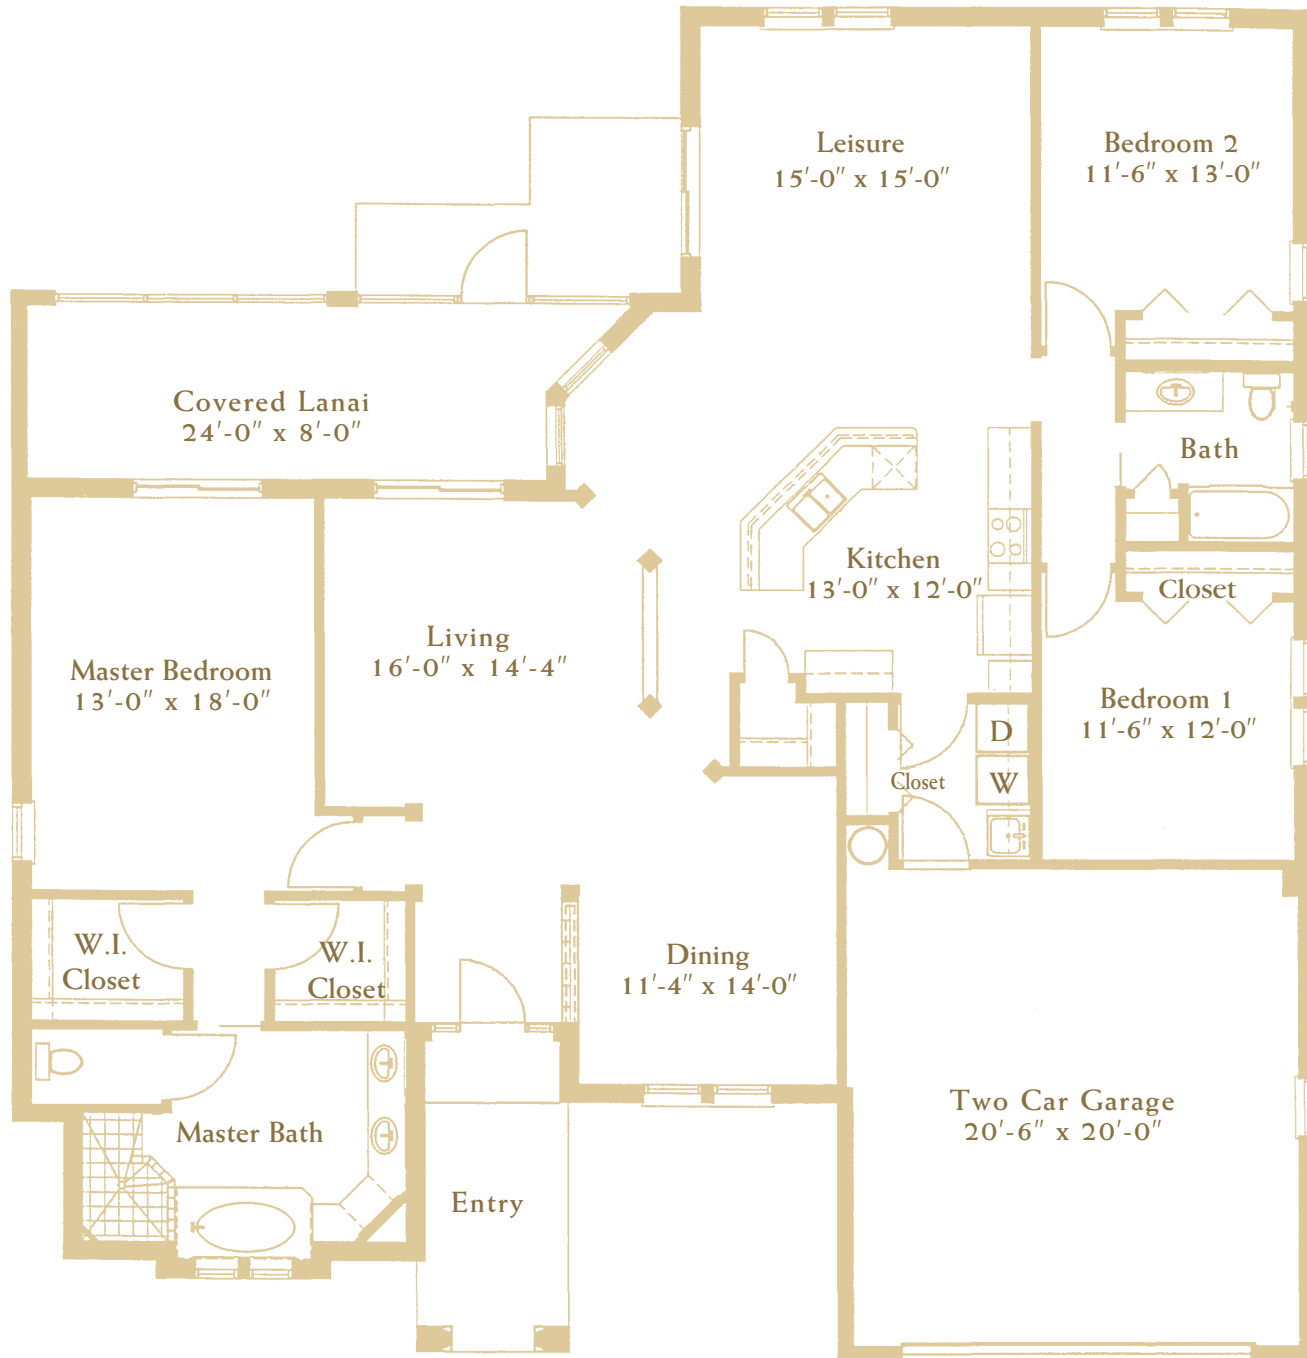

The Kingfisher

THREE BEDROOM
2,263 SQ. FT.